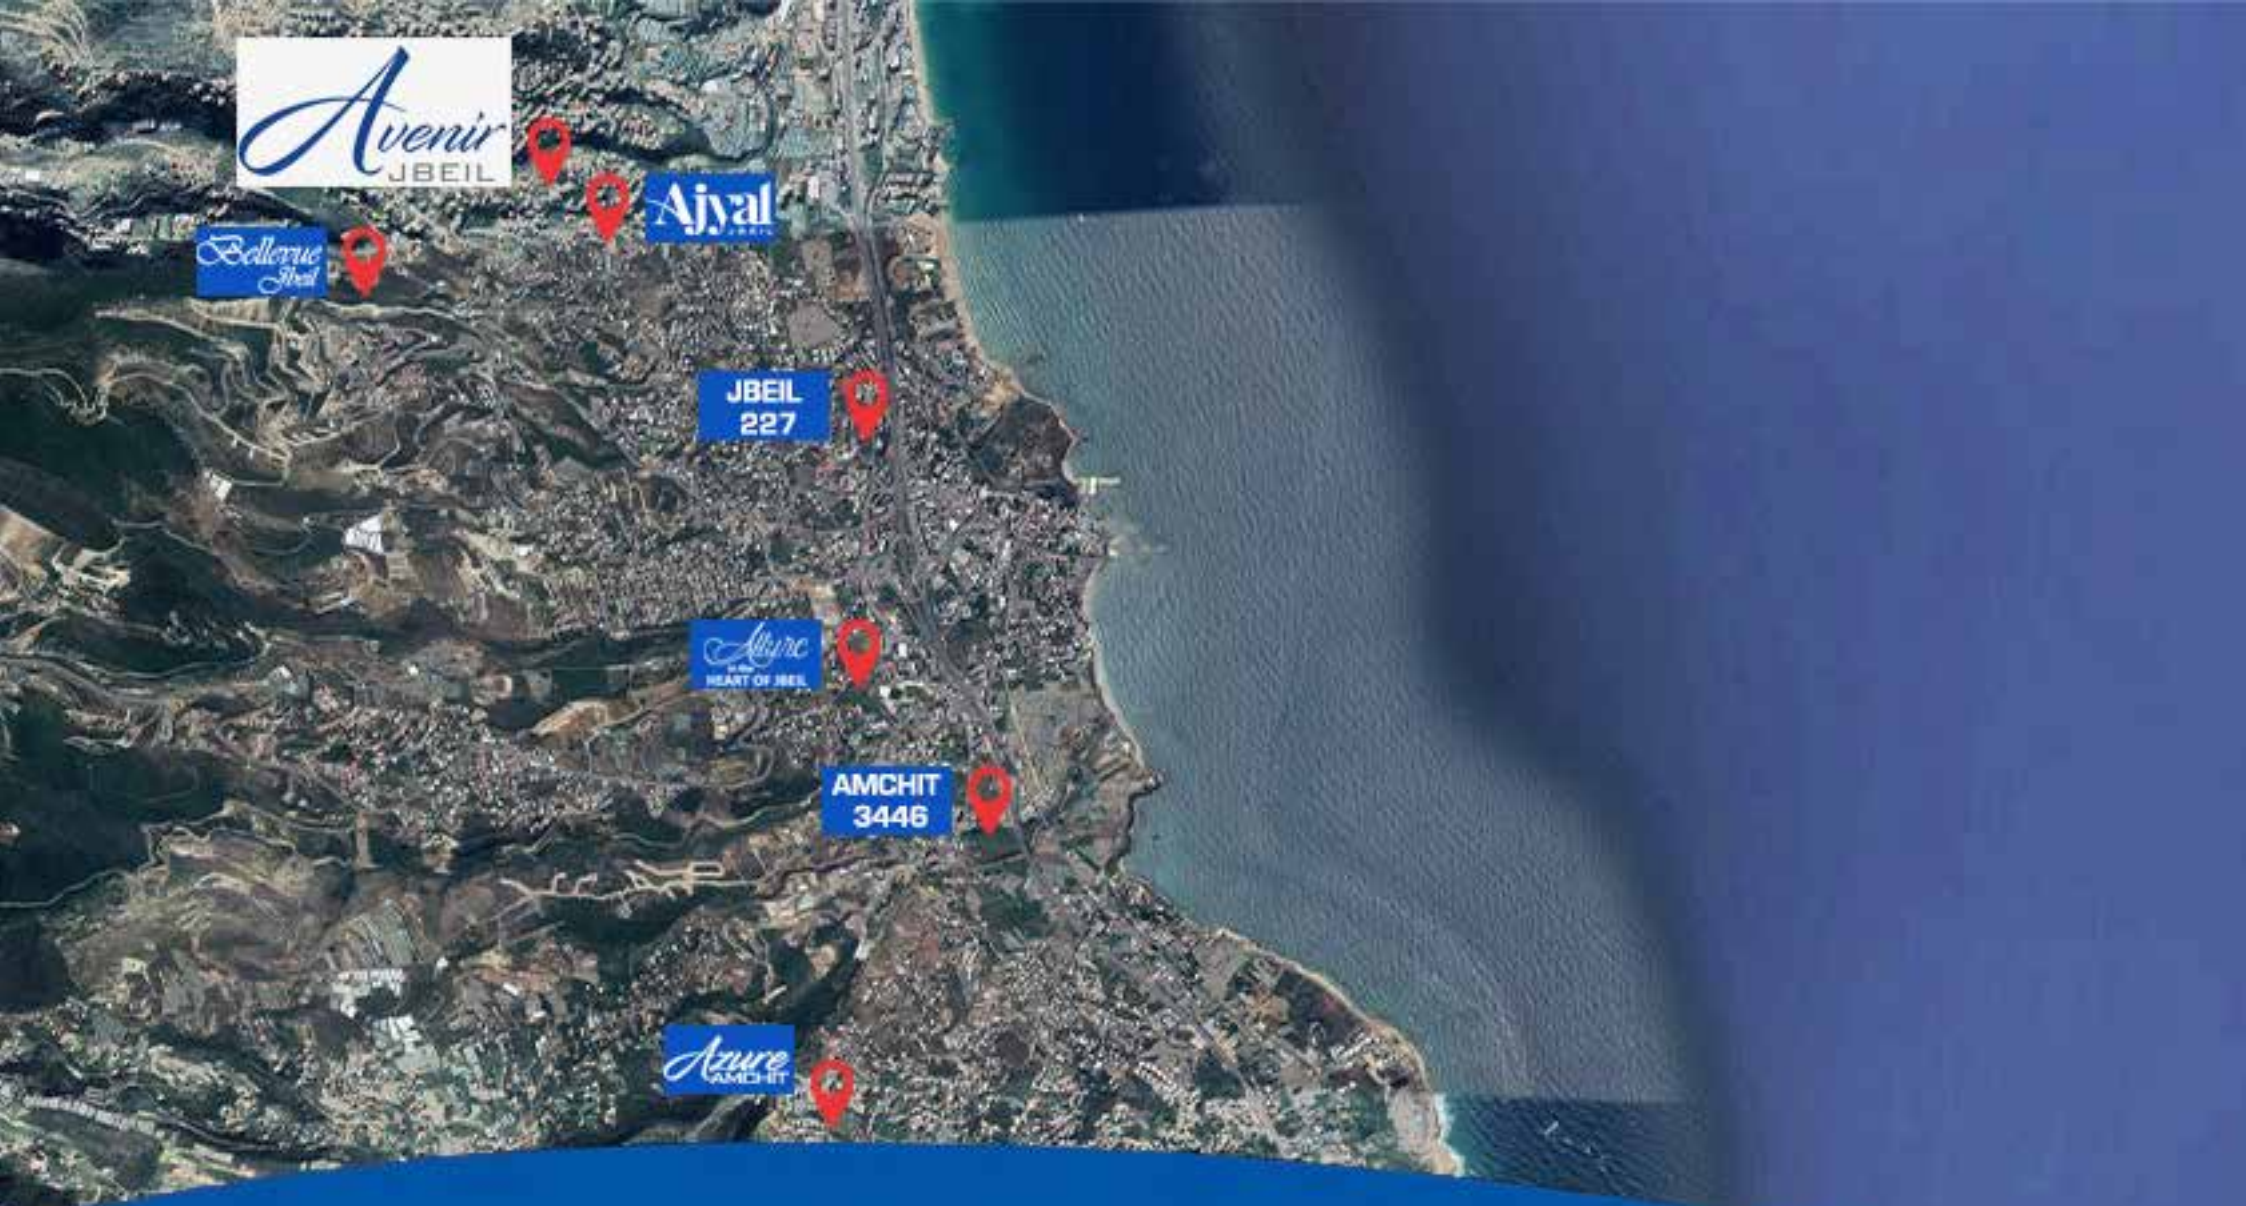

Avenir
JBEIL

LOCATION

- 3 minutes from the main highway;
- An open sea view;
- Surrounded by Universities "LAU", Restaurants & Hospitals;
- 2 min drive from Jbeil City Center.

*** 8th Project in a row in this Beautiful City**

OVERVIEW

The project sits in a peaceful neighborhood that overlooks the mediterranean sea. Residents of Avenir will have the experience of this contemporary lifestyle offered by both, high end finishing and strategic location.

SIMPLEX FLOOR PLAN

AVENIR

| Your Future Home

DUPLEX FLOOR PLANS

AVENIR

Your Future Home

Avenir
JBEIL

A photograph of a multi-story building under construction. The building has a red tiled roof and light-colored walls. Scaffolding is visible around the building, indicating ongoing work. A person is standing on the roof. The background shows a residential area with other buildings and a clear blue sky.